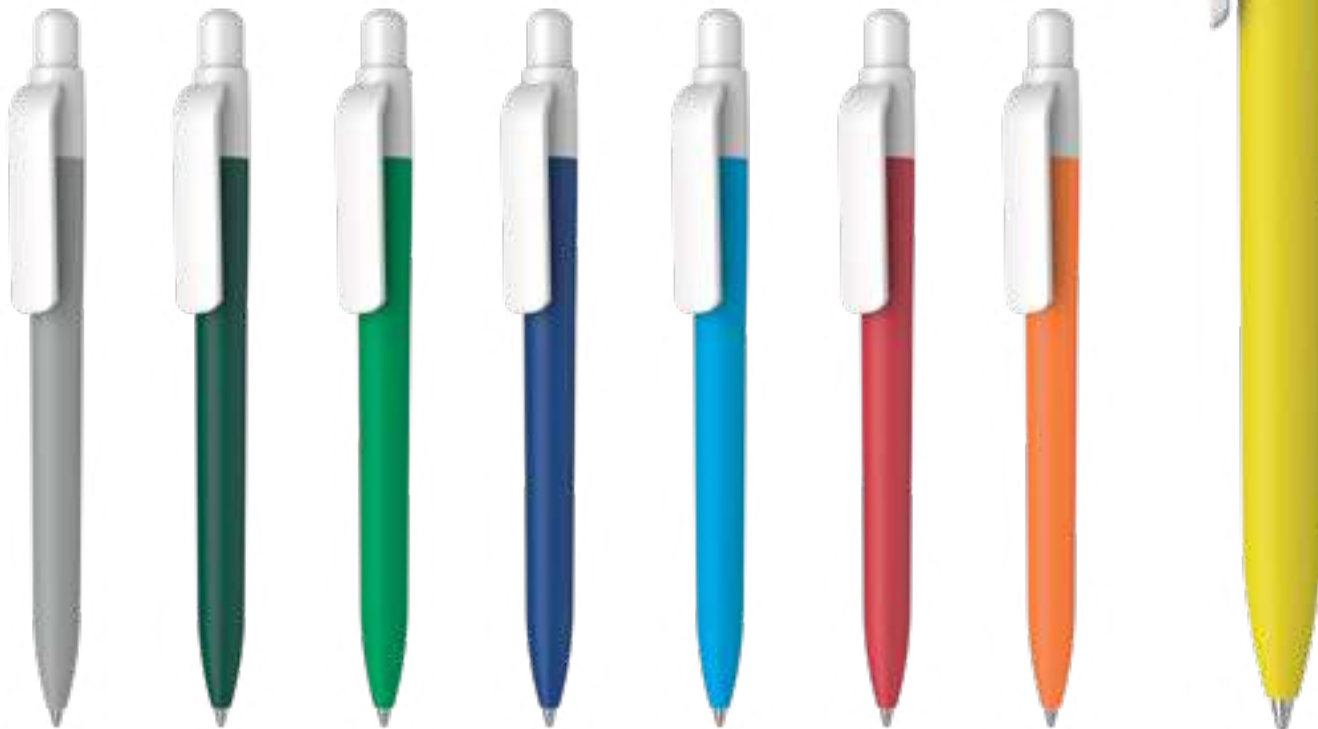

Made in Italy

2165

Bolígrafo rPET KIND gom clip white

NEW!

± ∅10x140 mm   A 30x8 mm

ACABADO
TACTO
GOMA