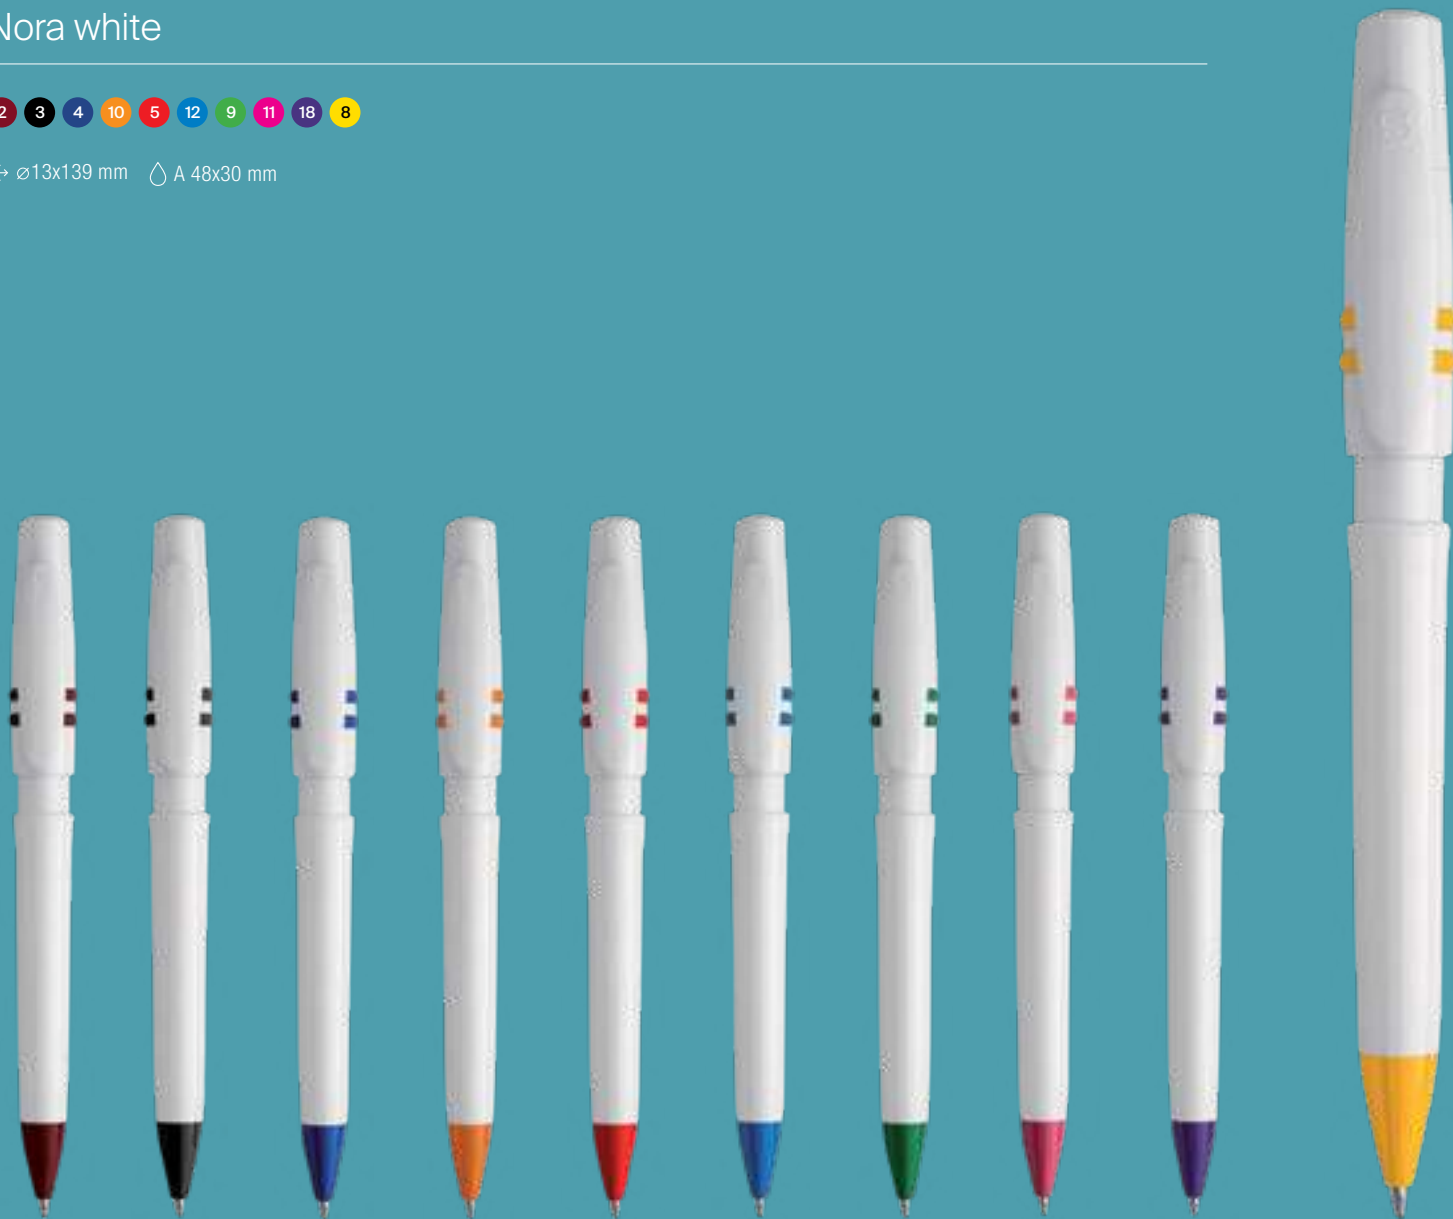

## 513 Hallo white

---

⑥ ③ ⑫ ⑨ ⑤ ⑩ ⑧ ④

± ∅11x136 mm   ∇ A 60x18 mm   ▮ A 35x8 mm

Made in Italy

490

Nora white

± 13x139 mm    A 48x30 mm