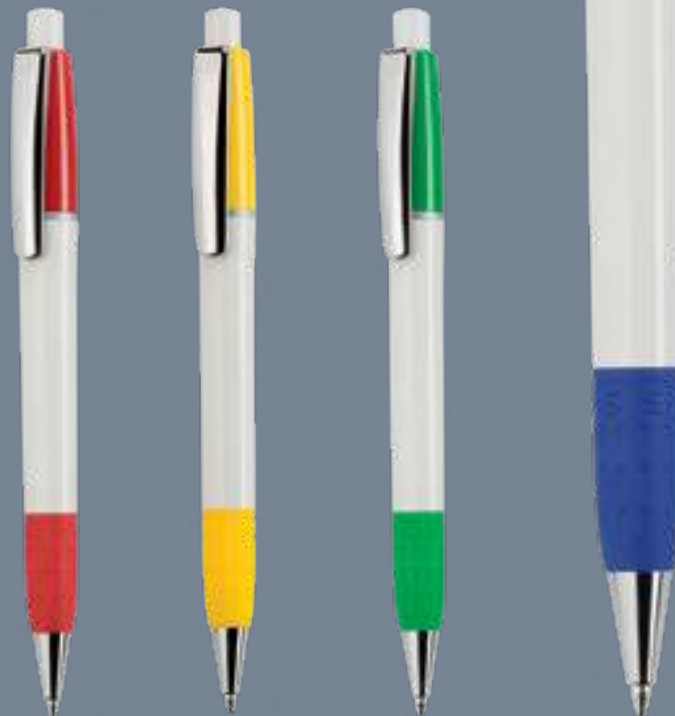

## 1990 Semyr white

---

± ∅10x138 mm   △ A 55x32 mm   ▮ A 25x18 mm

1962  
Semyr color

± ∅10x138 mm    △ A 55x32 mm    ▮ A 25x18 mm

1978  
Semyr grip young

± ∅10x138 mm    △ A 55x32 mm    ▮ A 25x18 mm

Made in Italy