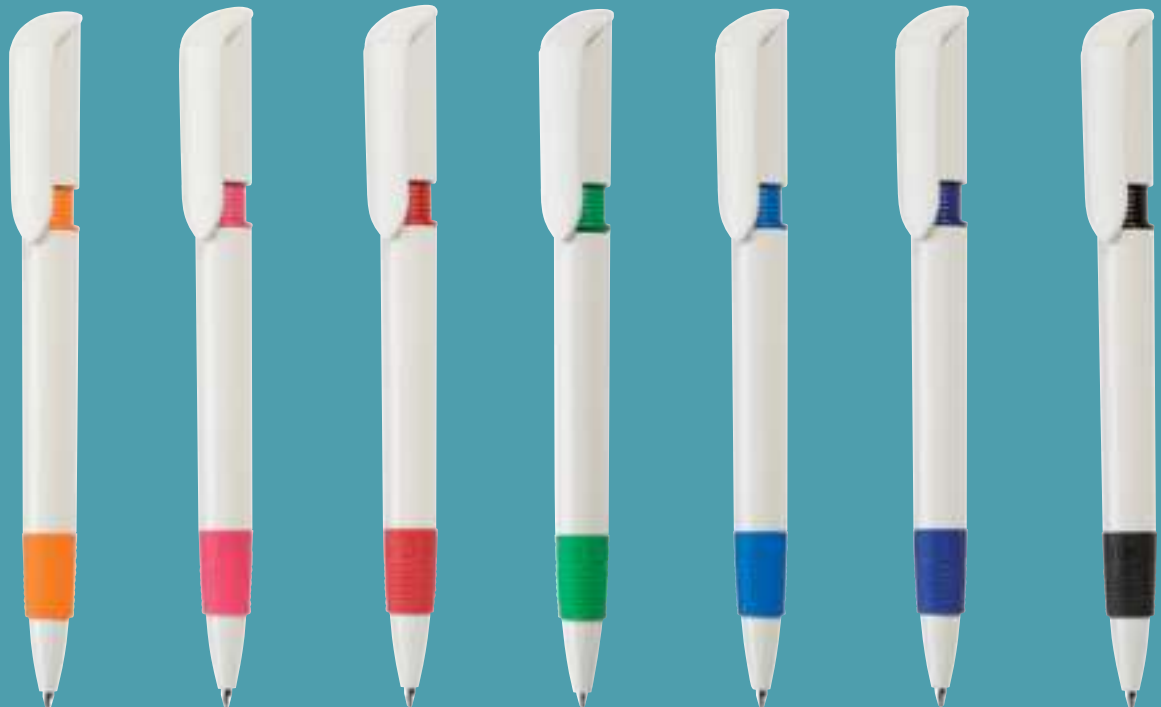

---

± ø11x139 mm    A 40x28 mm

2519  
S40 White grip color

18 10 11 5 16 9 12 4 3 6 8

± ø11x139 mm    A 40x28 mm

DIGITAL  
PRINT

Made in Italy

**2419**