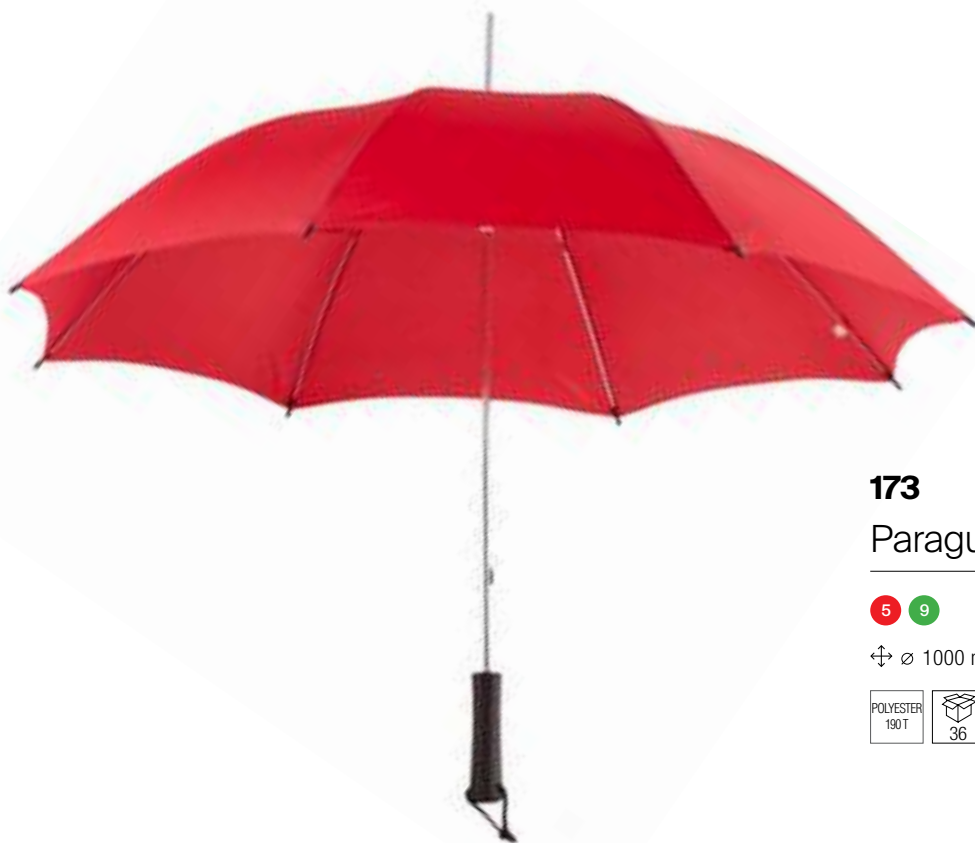

199

Paraguas aluminio colores lisos

---

9 2 5

± ∅ 1050 mm   C** 100x150 mm

173

Paraguas mango recto

---

5 9

± ∅ 1000 mm   C** 100x100 mm