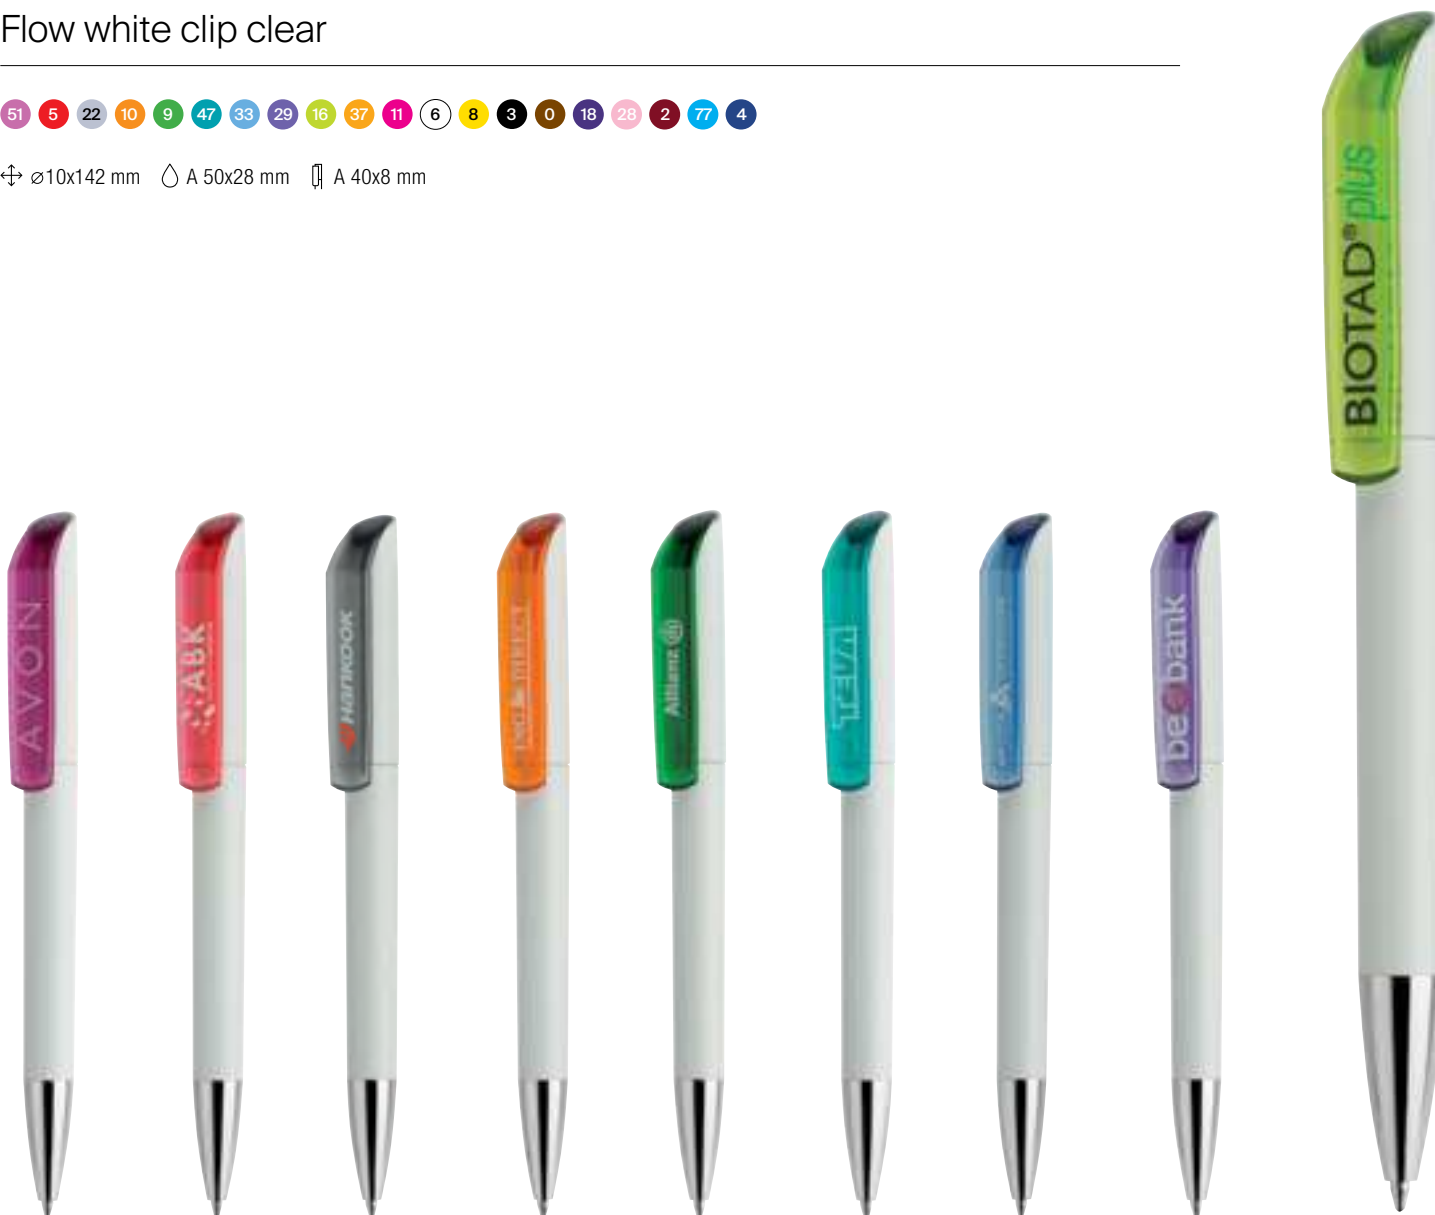

2772

Flow gom clear

↕ ø10x142 mm    □ A 40x8 mm

2771

Flow white clip clear

± ∅10x142 mm    △ A 50x28 mm    □ A 40x8 mm

Made in Italy