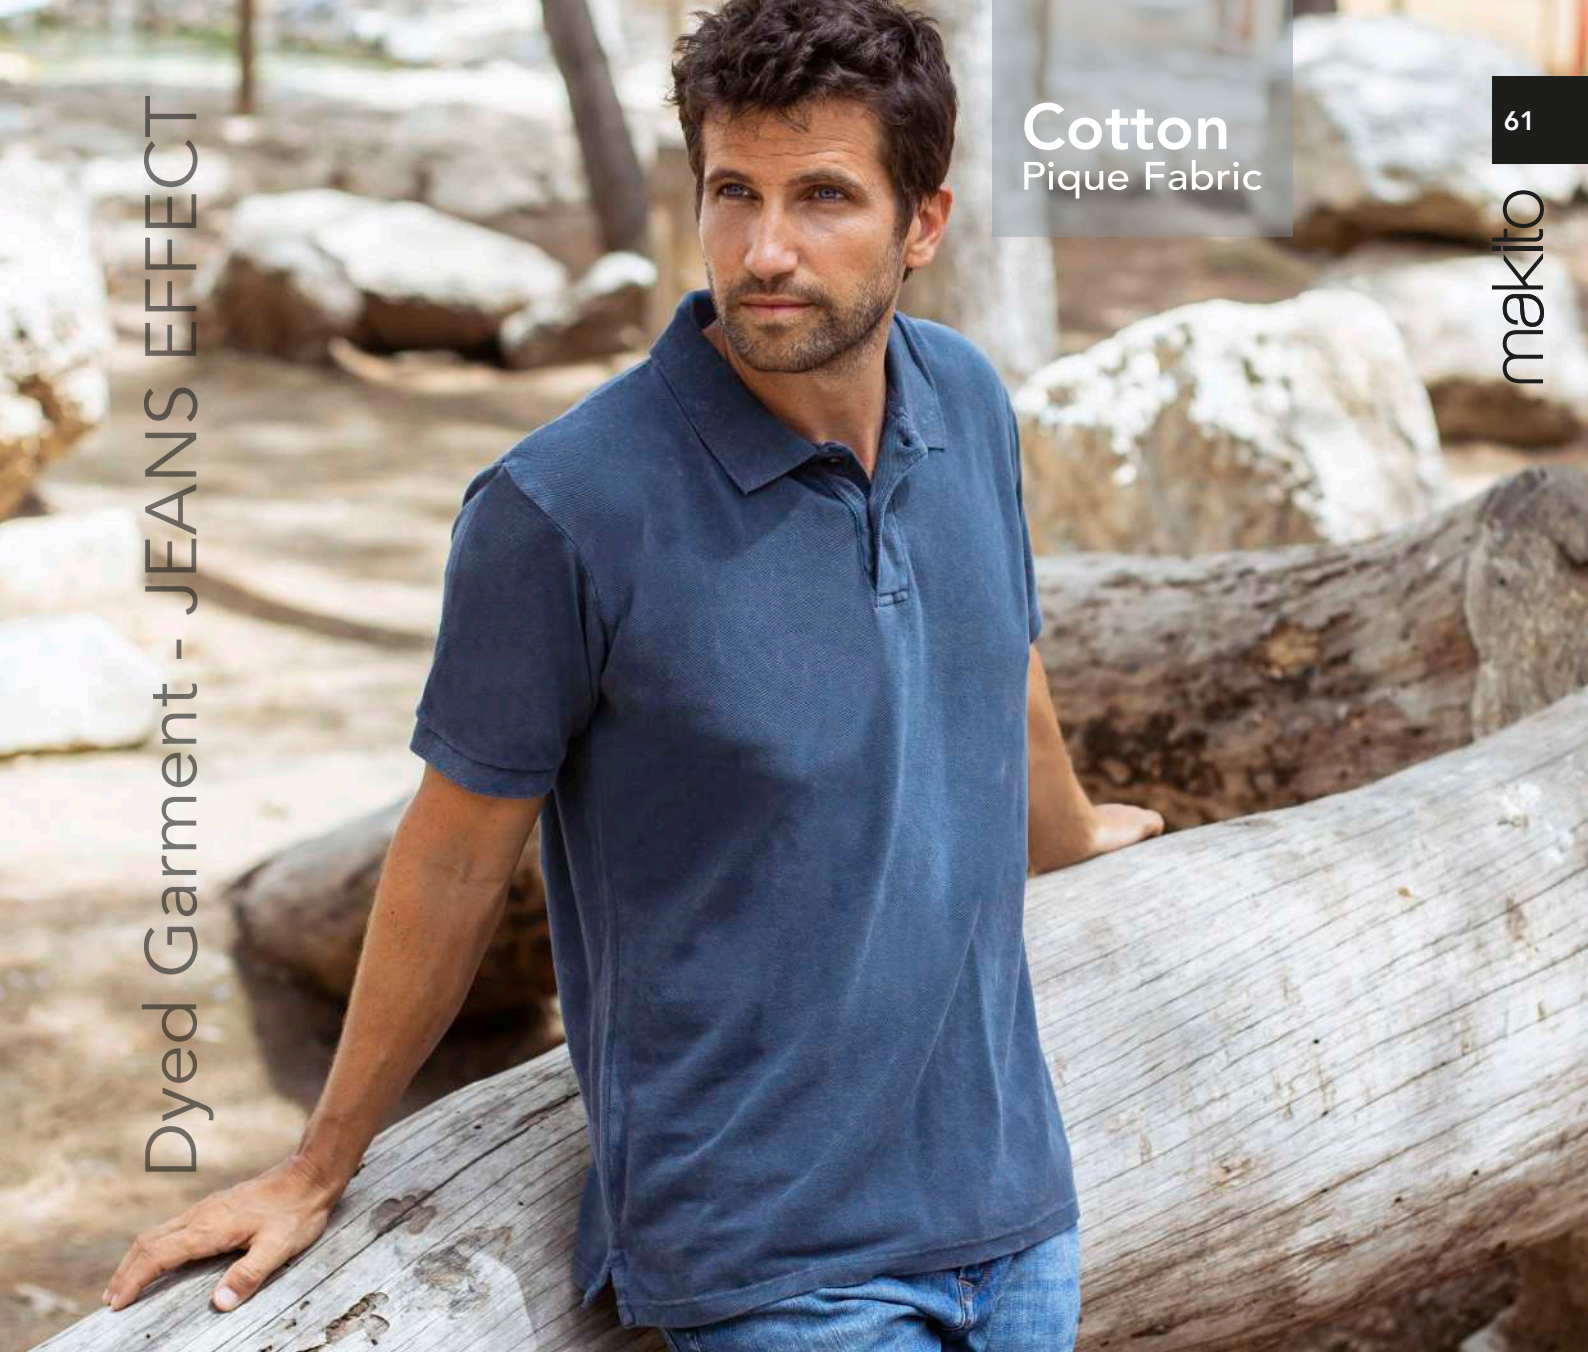

Dyed Garment - JEANS EFFECT

Cotton
Pique Fabric

61

makito