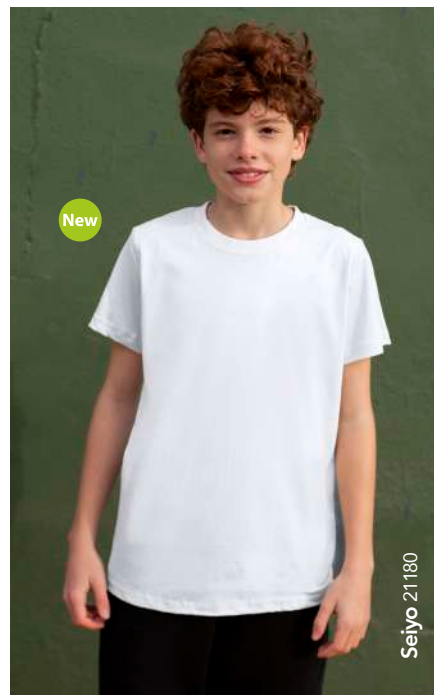

T-Shirt Criança Cor. 100% Algodão Ring Spun, Single Jersey 160 g/ m2.

Kids Colour T-Shirt. 100% Ring Spun Cotton, Single Jersey 160 g/ m2.

4-5, 6-8, 10-12 100 Print Code: F(6), N(8), O, P

New

Seiyo 21142

New